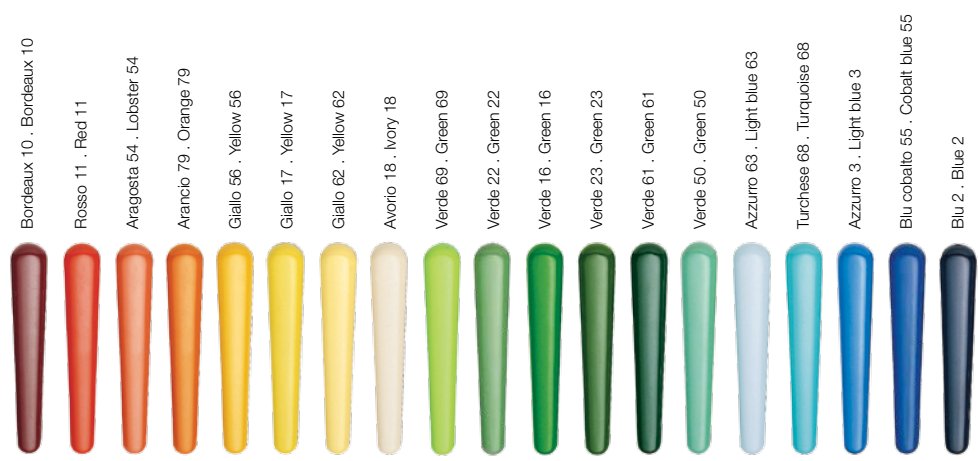

Brio . BR

Disponibile in 29 colori . 29 colours available
Colori non disponibili . Unavailable colours
* X50 Coltello frutta . Dessert knife
* X70 Forchetta frutta . Dessert fork
* X80 Cucchiaino frutta . Dessert spoon
** 100 Cucchiaino moka . Moka spoon

Brio

19 articoli disponibili . articles available

BR

**