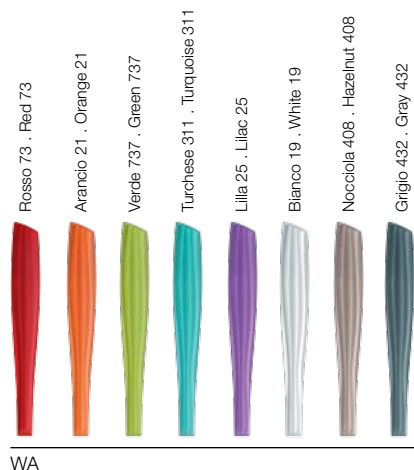

12 confezioni disponibili . 12 available packaging

- **P07** Conf. vetrina 6 pz. caffè . 6 pcs coffee spoon window box
- **PL6X90** Conf. a libro 6 pz. caffè . 6 pcs coffee spoon set book box
- **BARF16** Barattolo francese 16 pz. . 16 pcs cutlery set jar box
- **P16B** Conf. vetrina 16 pz. . 16 pcs cutlery set window box
- **YM16** Conf. You&Me 16 pz. . 16 pcs cutlery set You&Me box
- **P13S** Conf. salvaspazio vetrina 24 pz. . 24 pcs cutlery set space saver
- **CIL13** Conf. cilindro 24 pz. . 24 pcs cutlery set cylinder box
- **BARF24** Barattolo francese 24 pz. . 24 pcs cutlery set jar box
- **P13B** Conf. vetrina 24 pz. . 24 pcs cutlery set window box
- **YM24** Conf. You&Me 24 pz. . 24 pcs cutlery set You&Me box
- **PL24** Conf. panoramica a libro 24 pz. . 24 pcs cutlery set overview book box
- **C45** Astuccio legno 24 pz. . 24 pcs set wooden canteen box

4 articoli disponibili . 4 articles available

- **X10** Coltello tavola . Table knife
- **X30** Forchetta tavola . Table fork
- **X40** Cucchiaino tavola . Table spoon
- **X90** Cucchiaino caffè . Coffee spoon